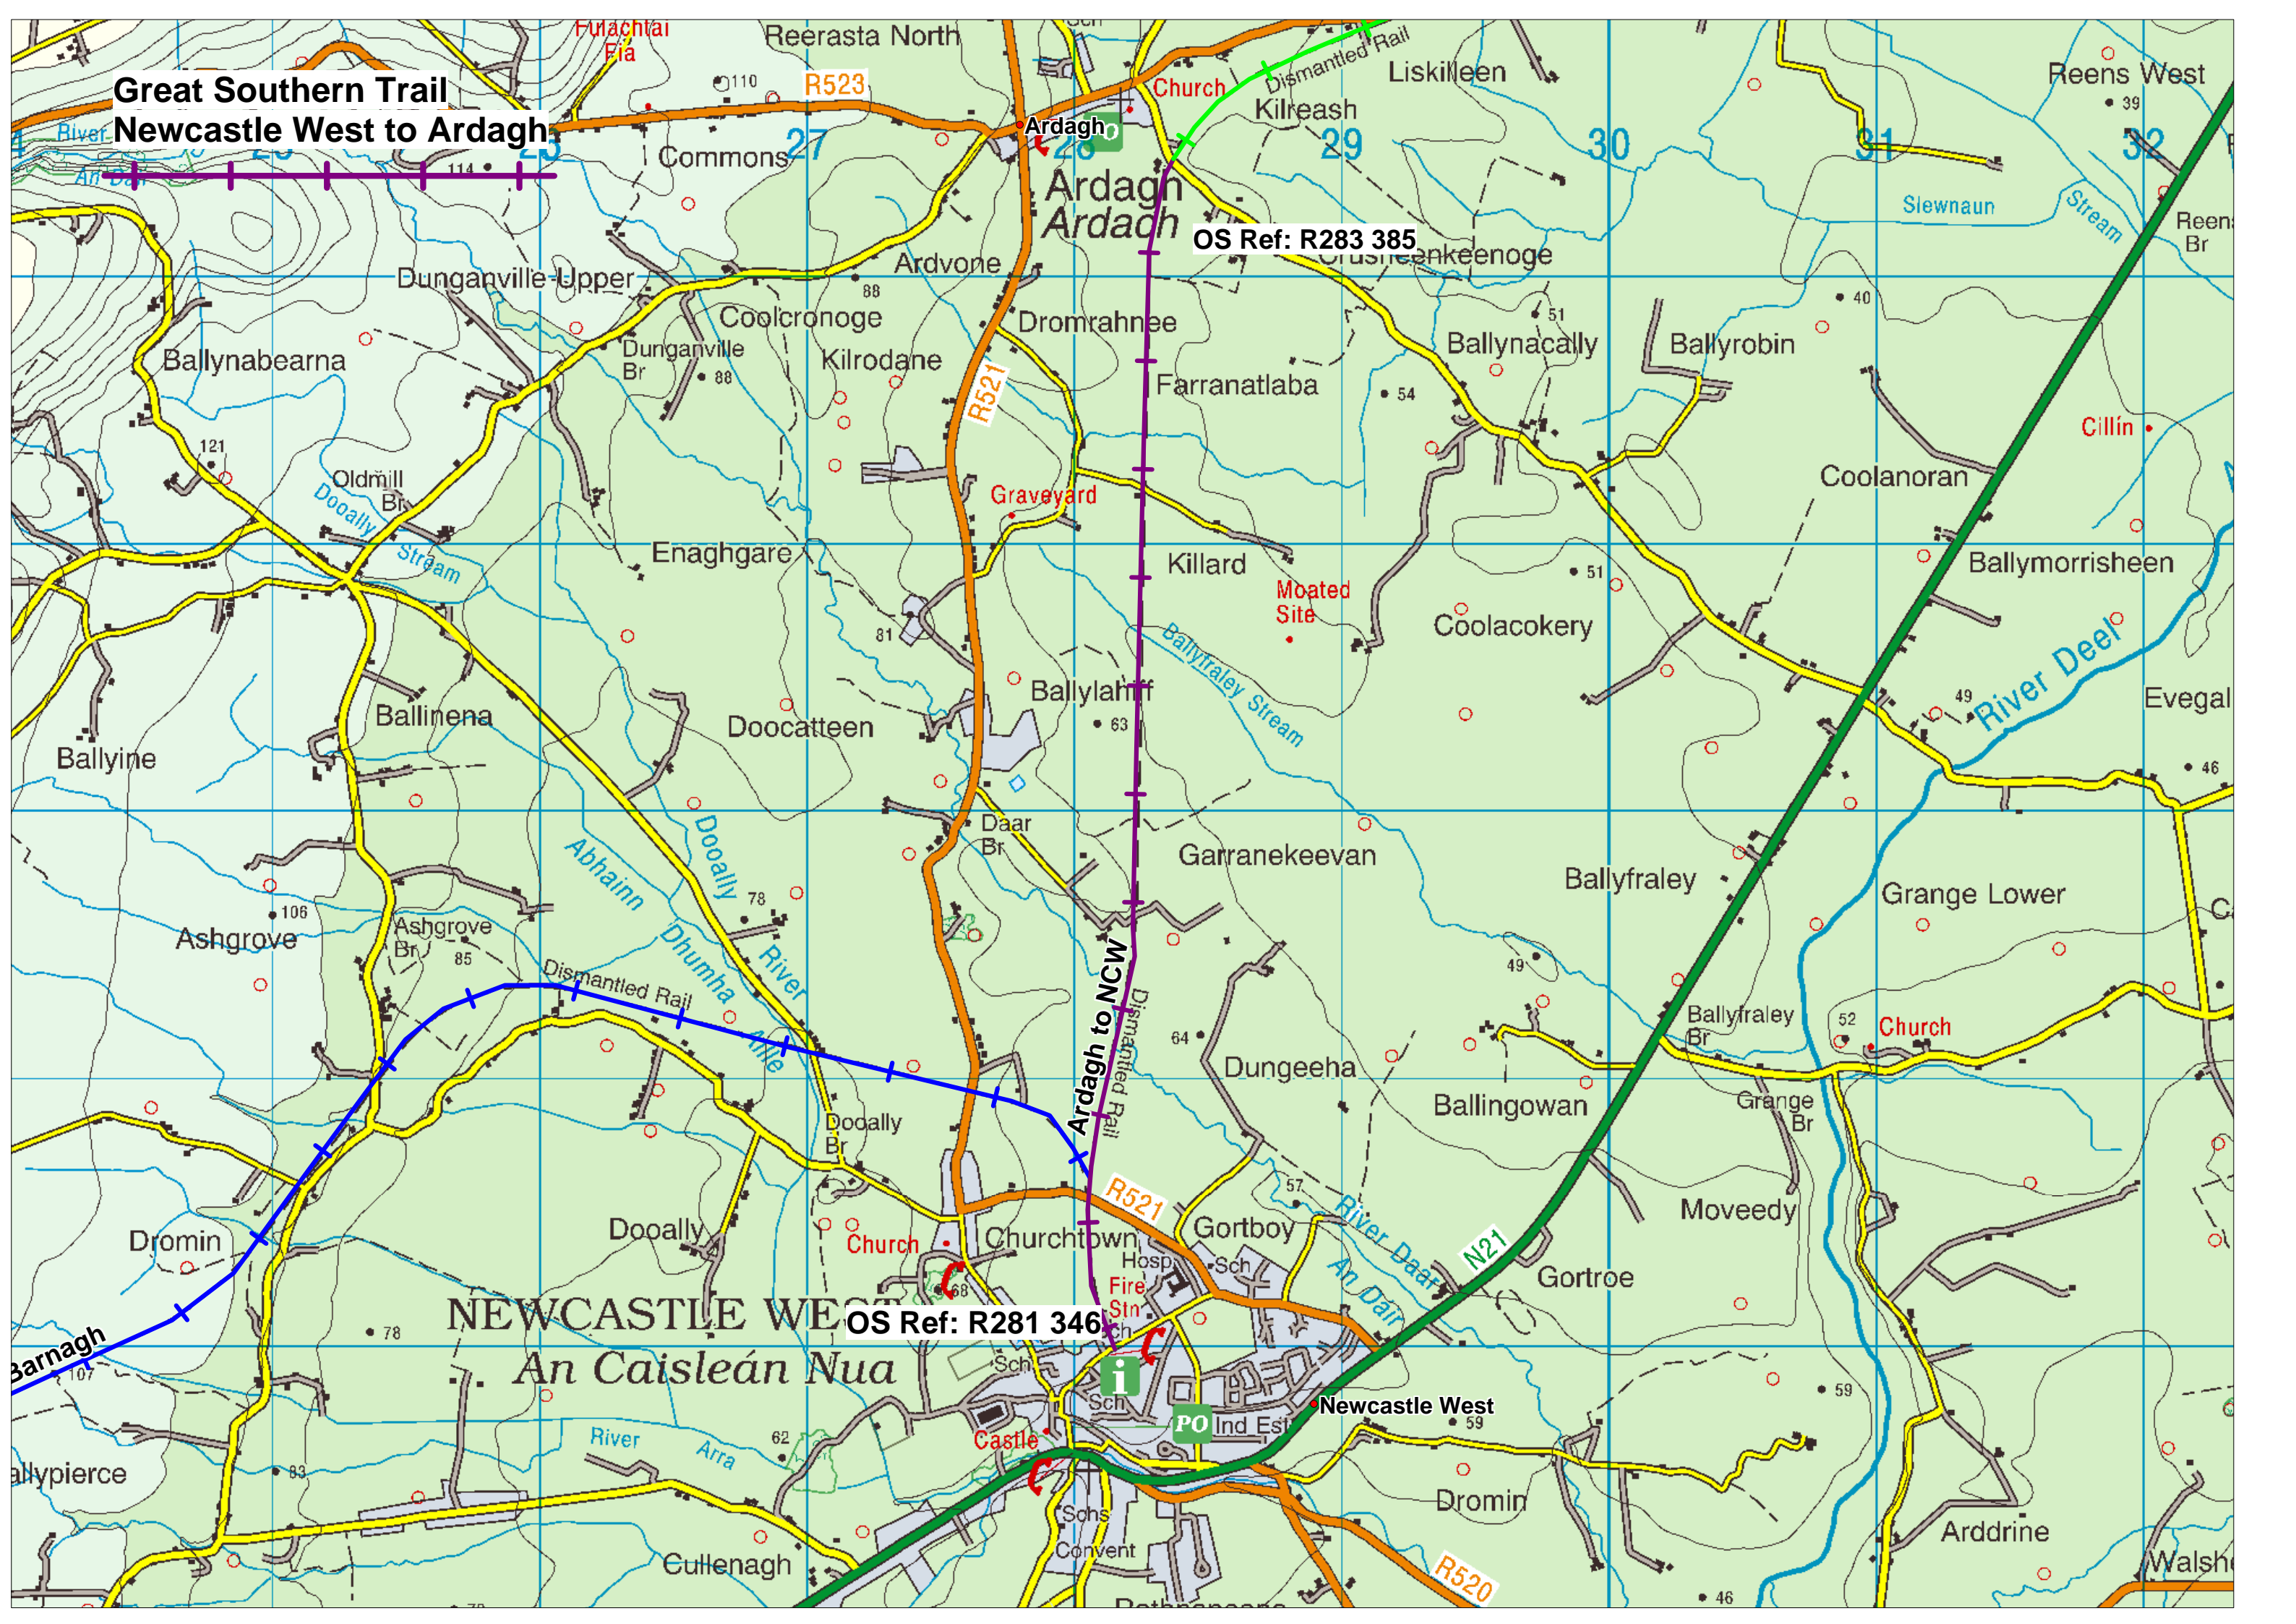

**Great Southern Trail
Newcastle West to Ardagh**

OS Ref: R283 385

OS Ref: R281 346

NEWCASTLE WEST
An Caisleán Nua

Ardagh to NCW

Great Southern Trail
Newcastle West to Ardagh