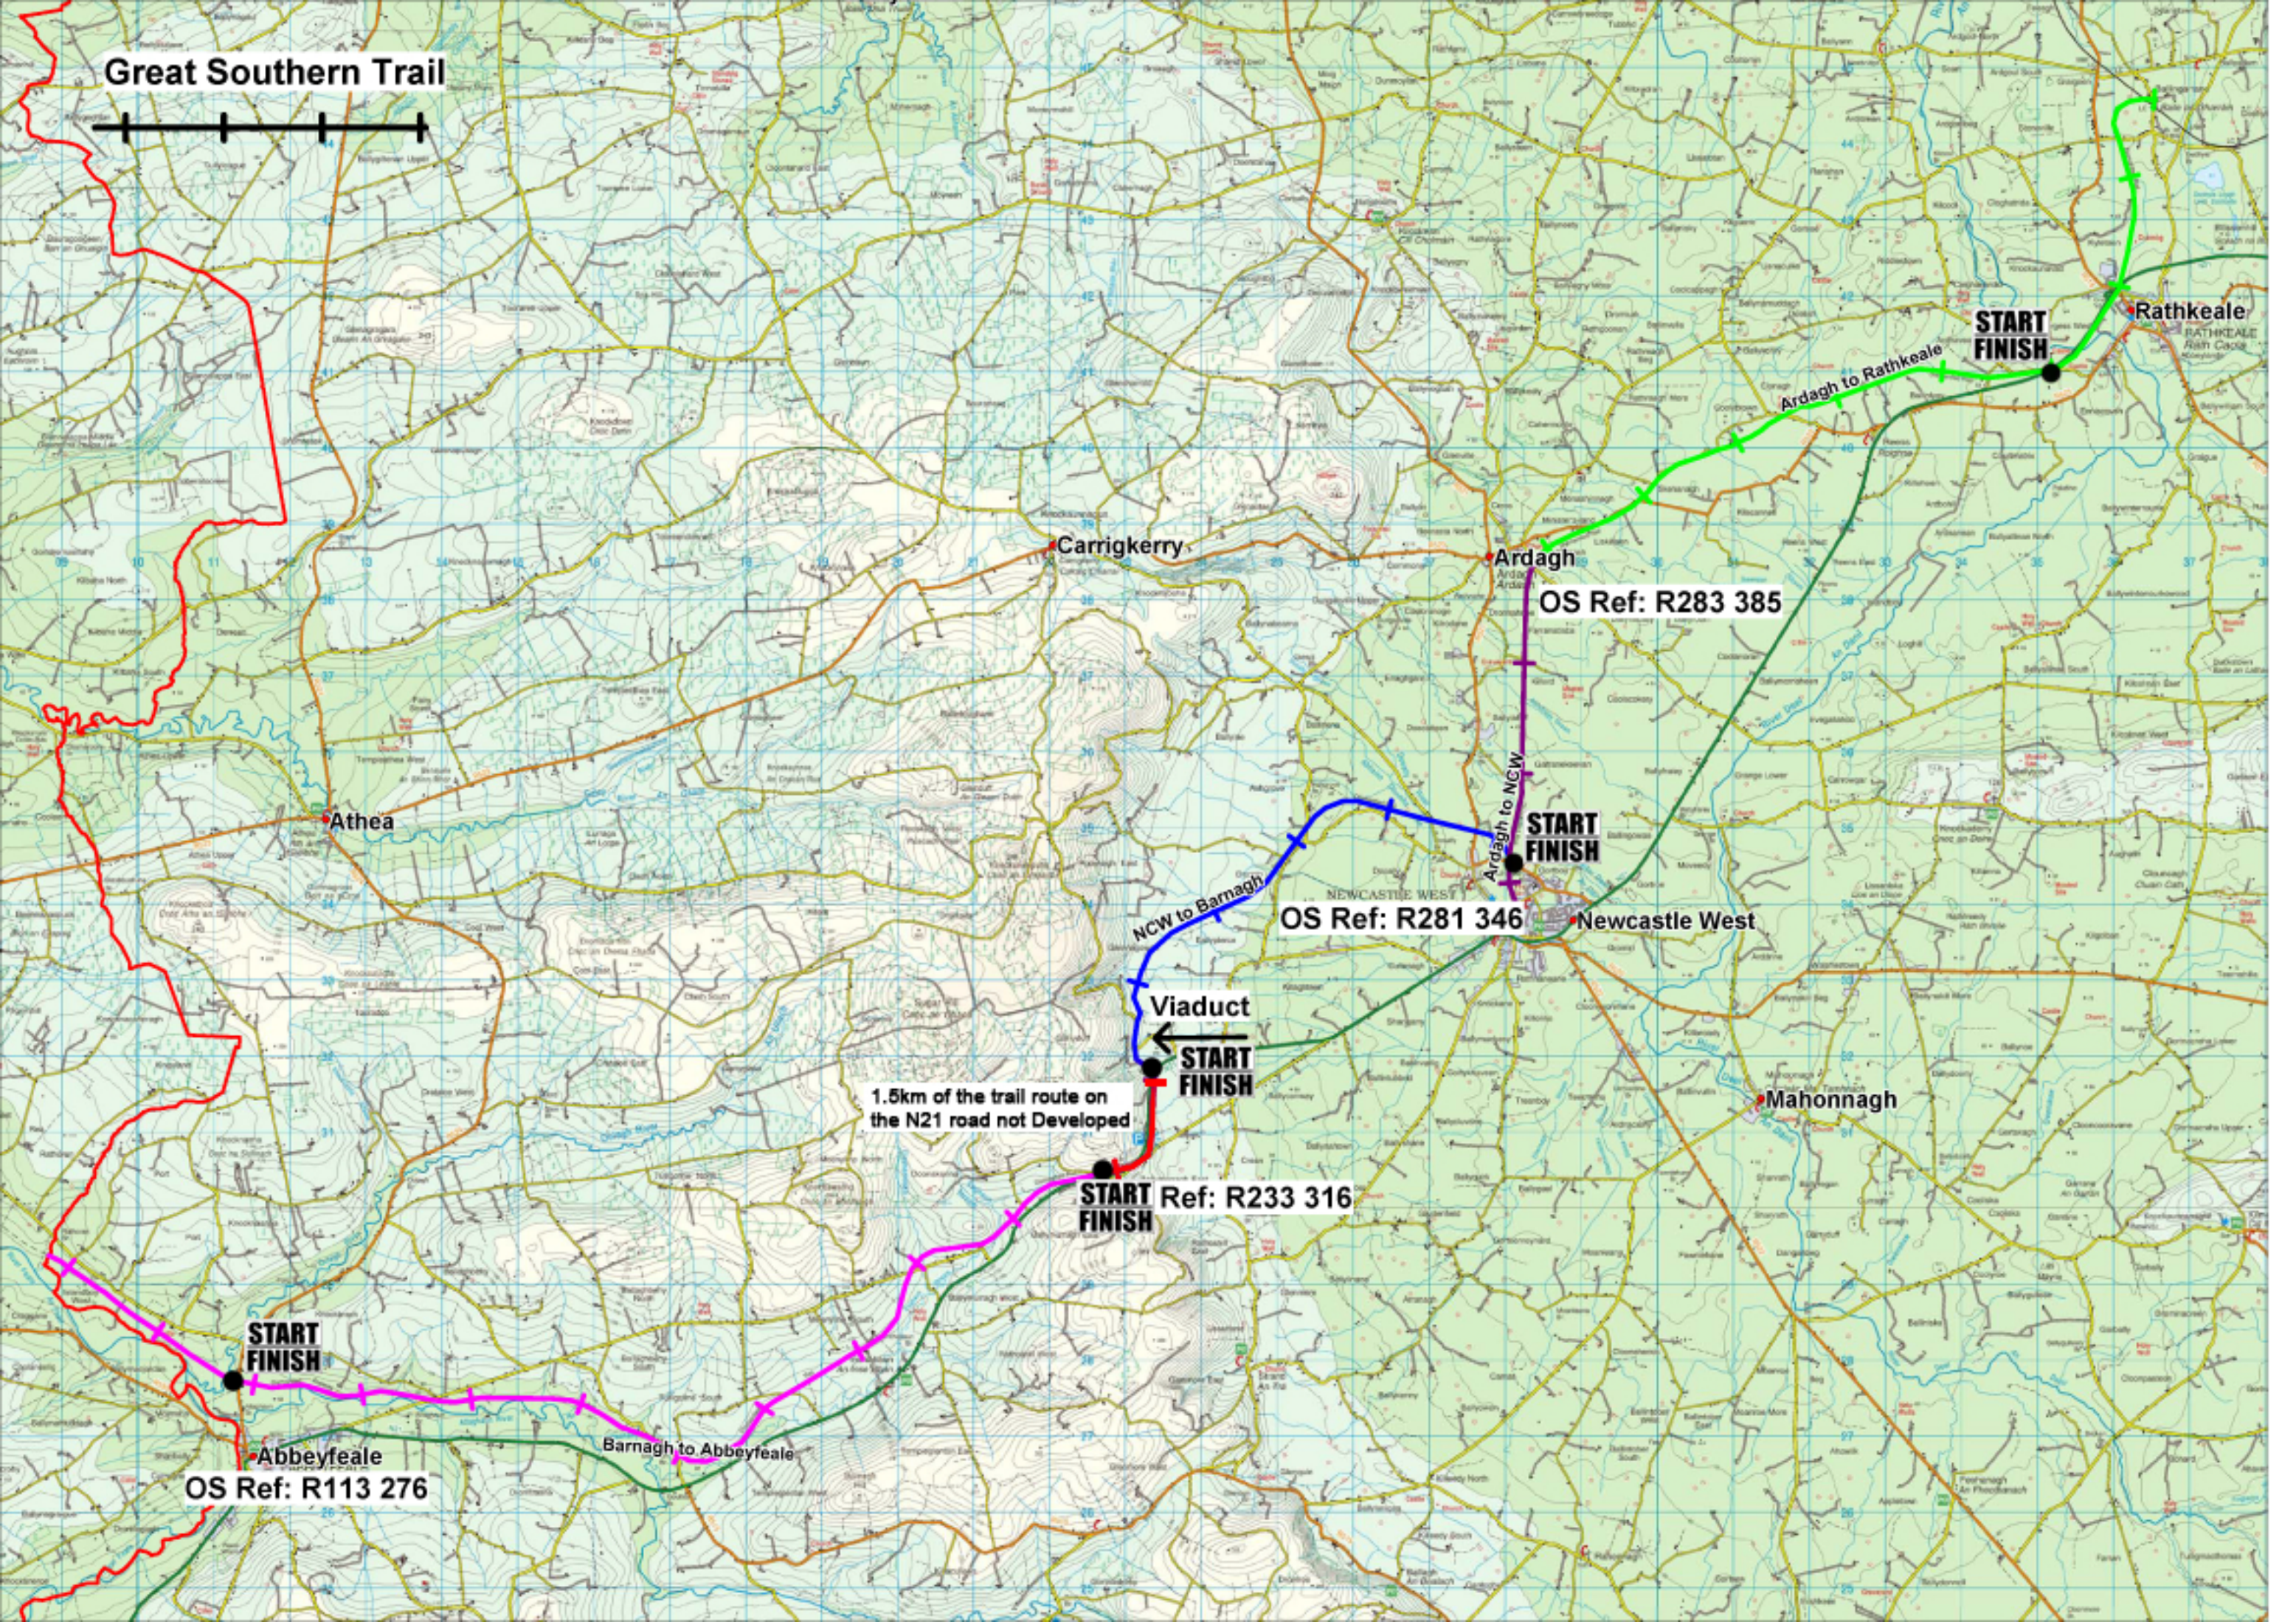

Great Southern Trail

**START
FINISH**

Abbeyfeale
OS Ref: R113 276

Barnagh to Abbeyfeale

**START
FINISH**
OS Ref: R233 316

Viaduct

**START
FINISH**

1.5km of the trail route on
the N21 road not Developed

OS Ref: R281 346

**START
FINISH**

Ardagh to NCW

OS Ref: R283 385

Ardagh to Rathkeale

**START
FINISH**

Rathkeale