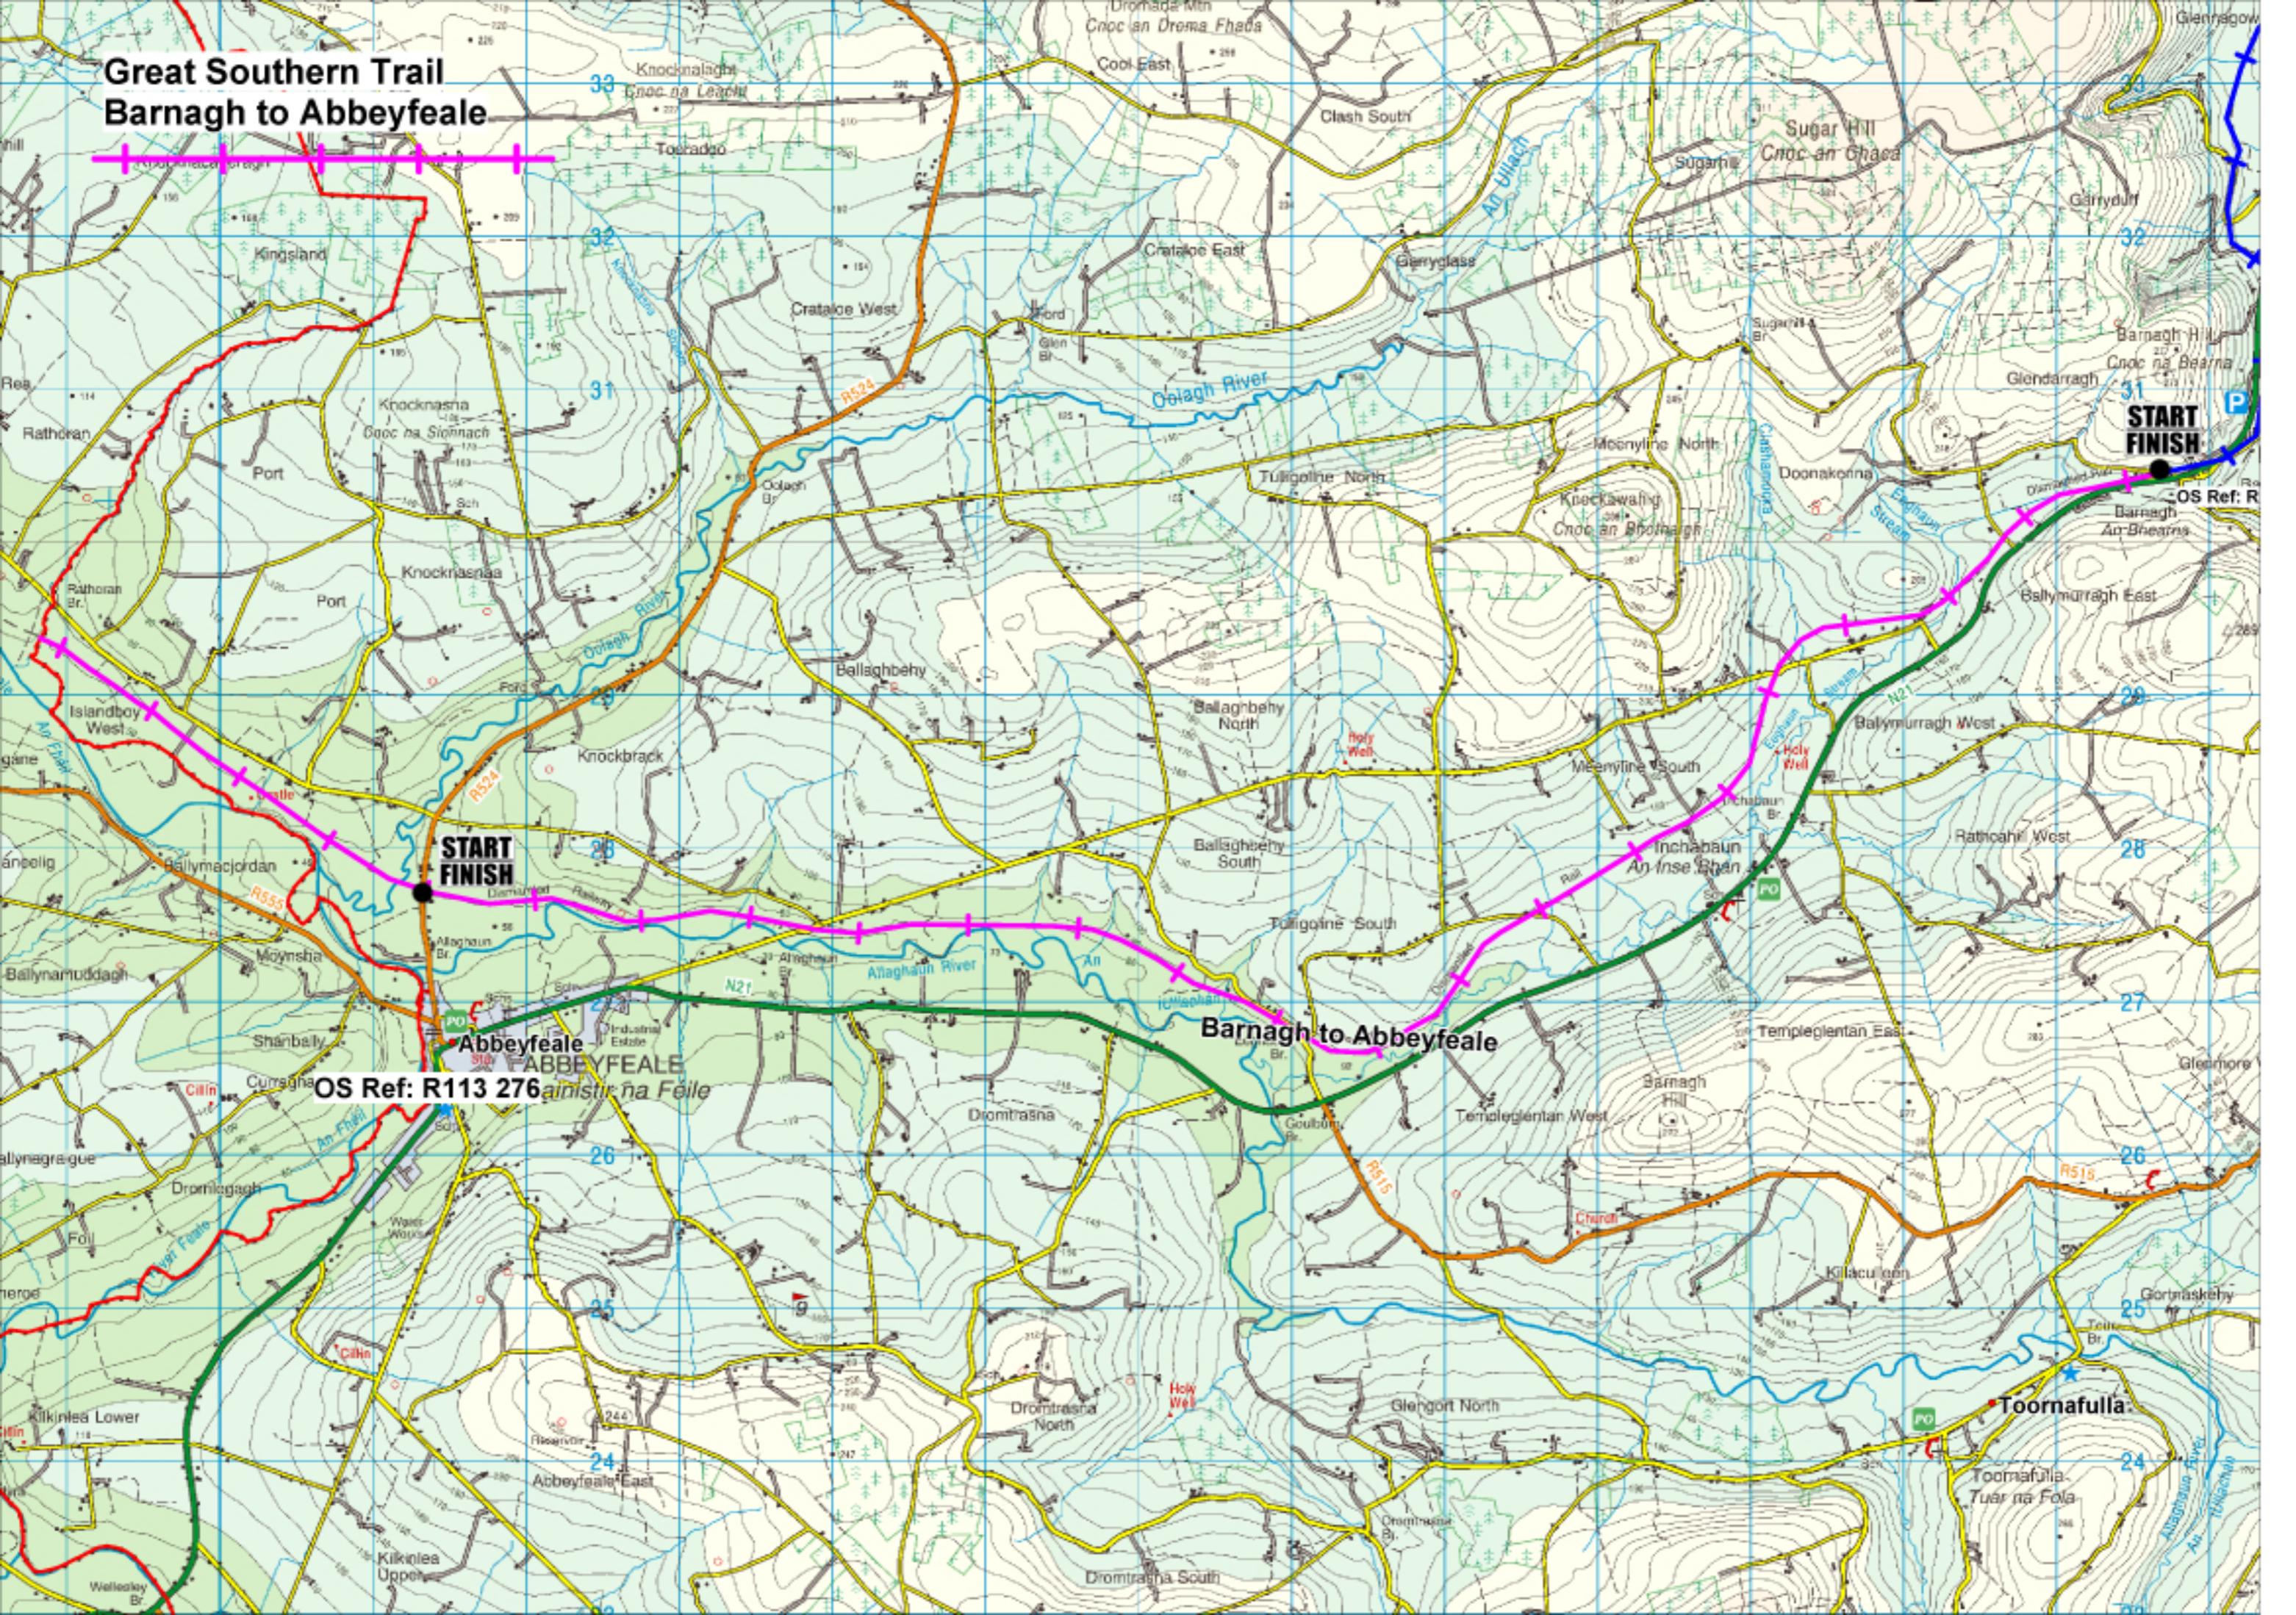

# Great Southern Trail Barnagh to Abbeyfeale

**START  
FINISH**

OS Ref: R113 276

**Barnagh to Abbeyfeale**

**START  
FINISH**

OS Ref: R113 276

**Toomafulla**

**ABBEYFEALE**  
ainistir na Feile