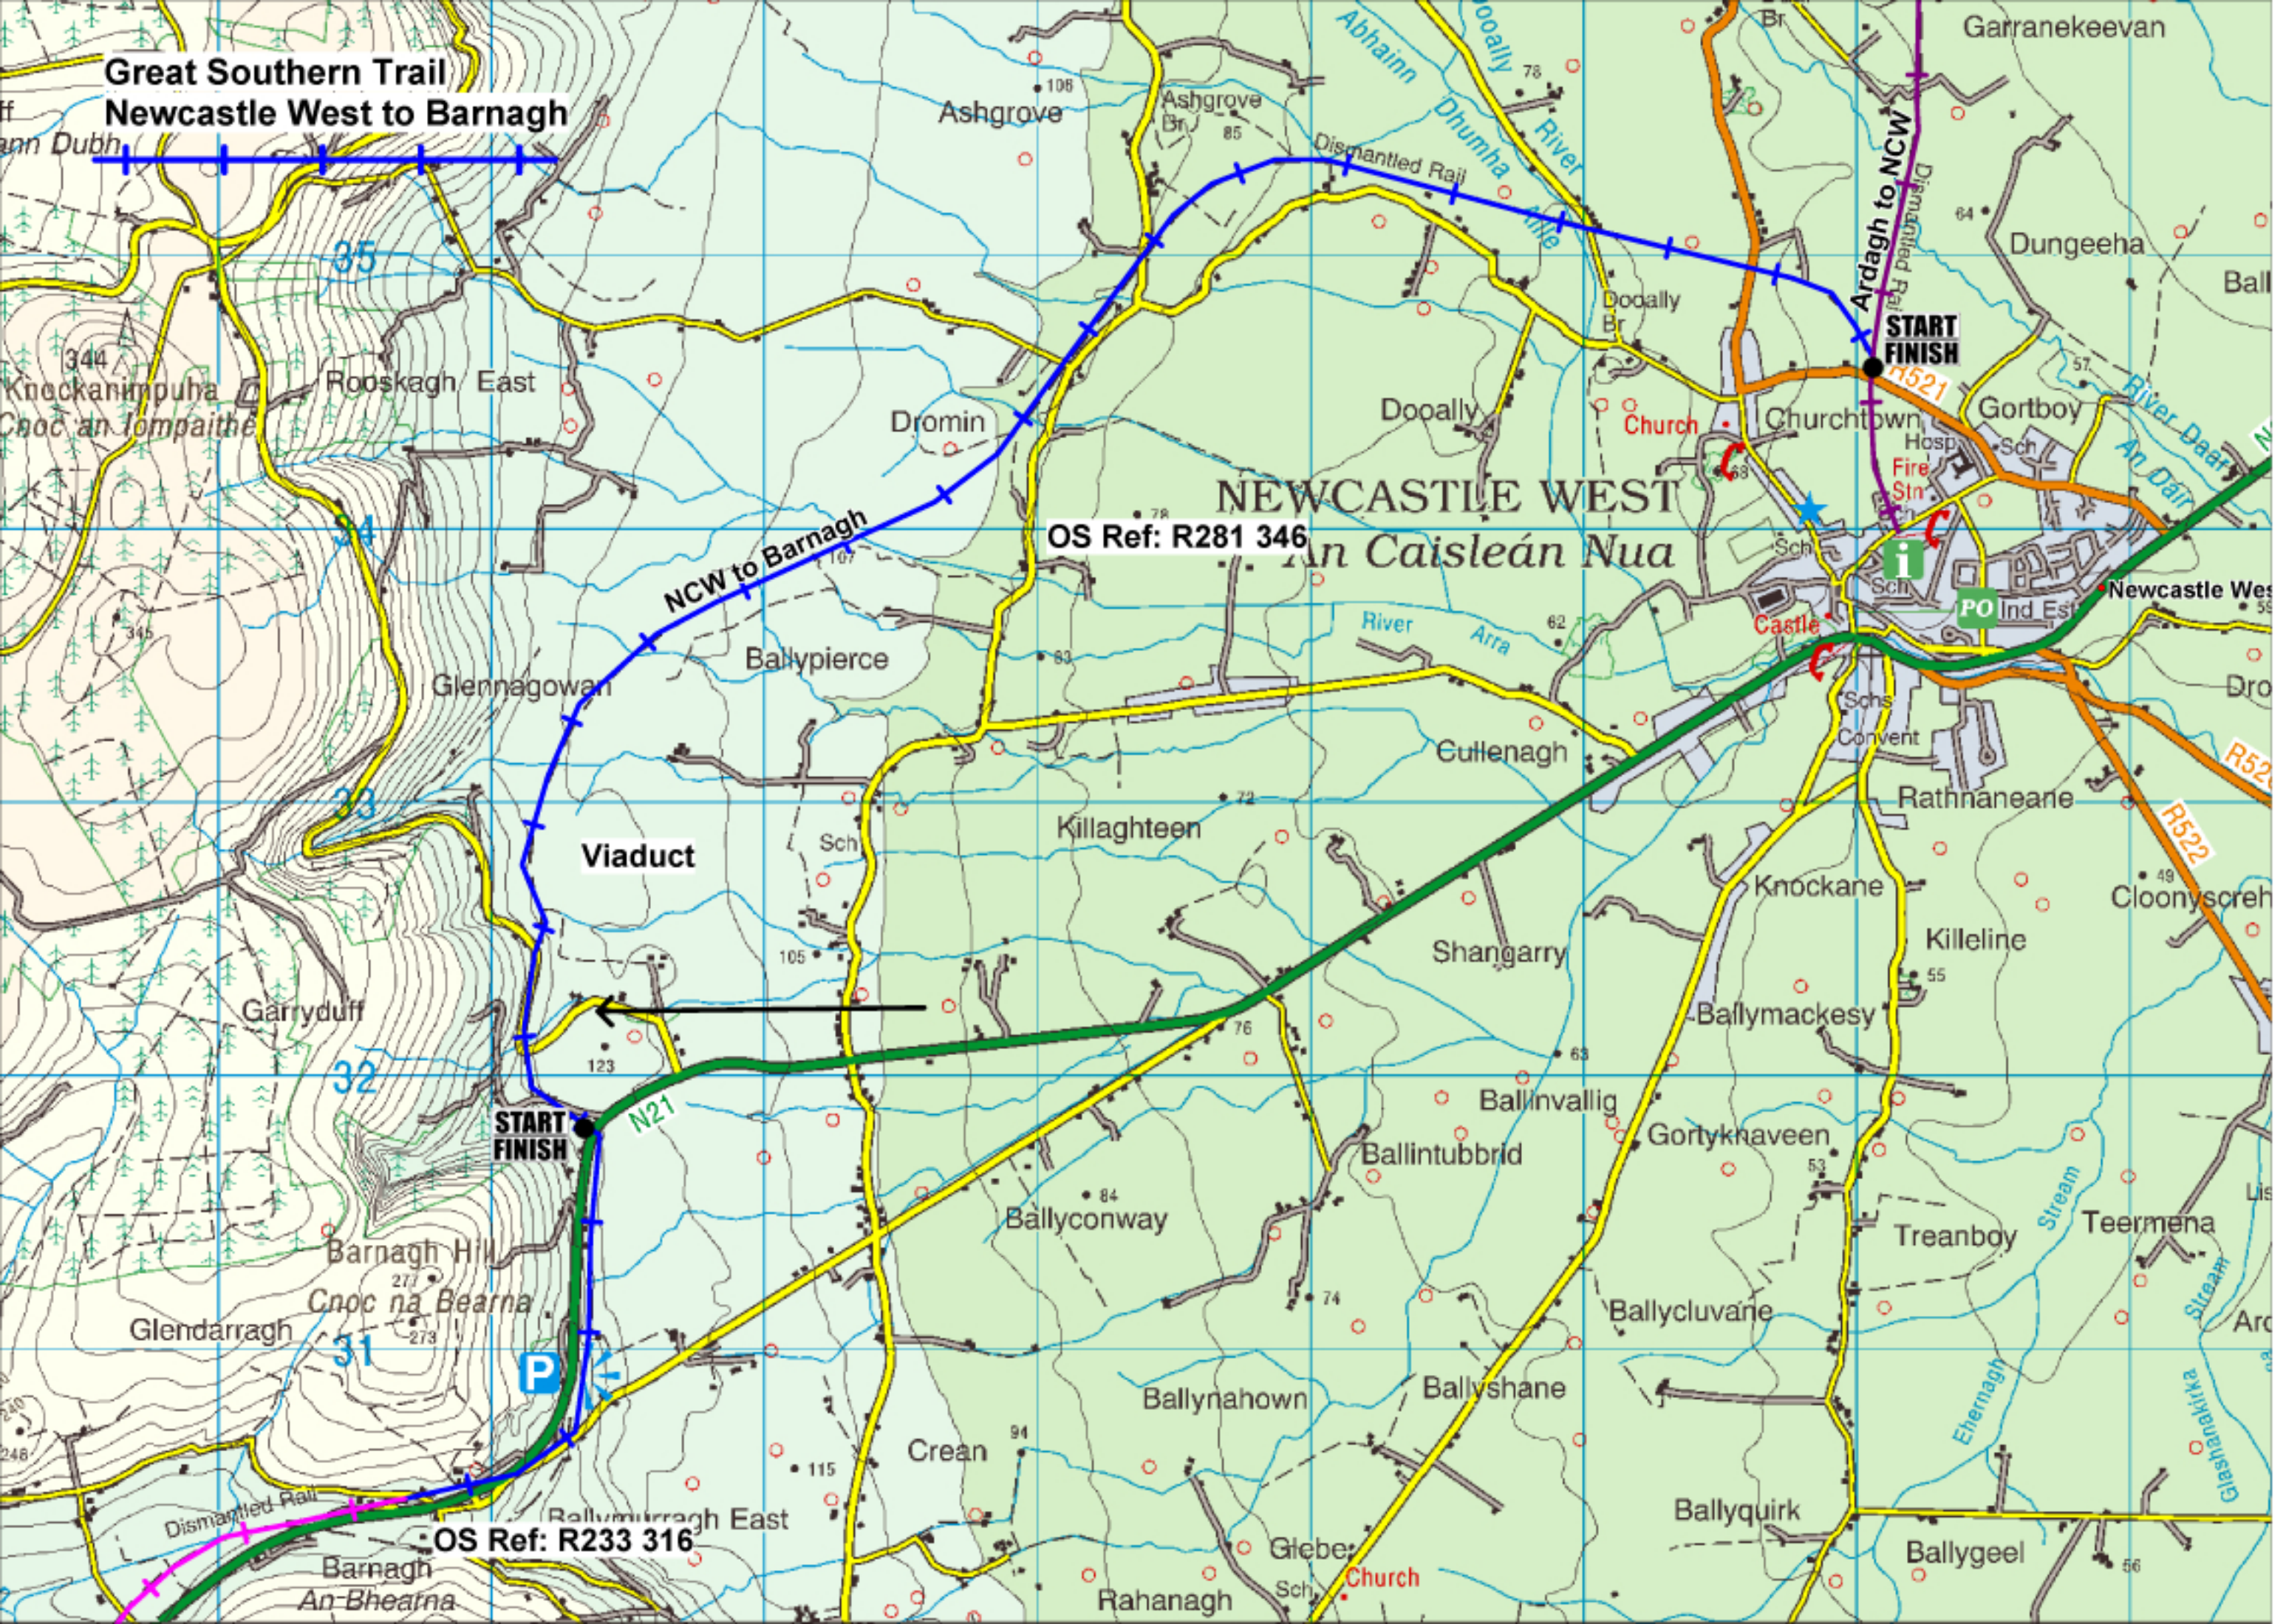

**Great Southern Trail
Newcastle West to Barnagh**

NEWCASTLE WEST
An Caisleán Nua
OS Ref: R281 346

NCW to Barnagh

Viaduct

START
FINISH

OS Ref: R233 316

START
FINISH

P

R521

R522

R522

R522

R522

R522

R522

R522