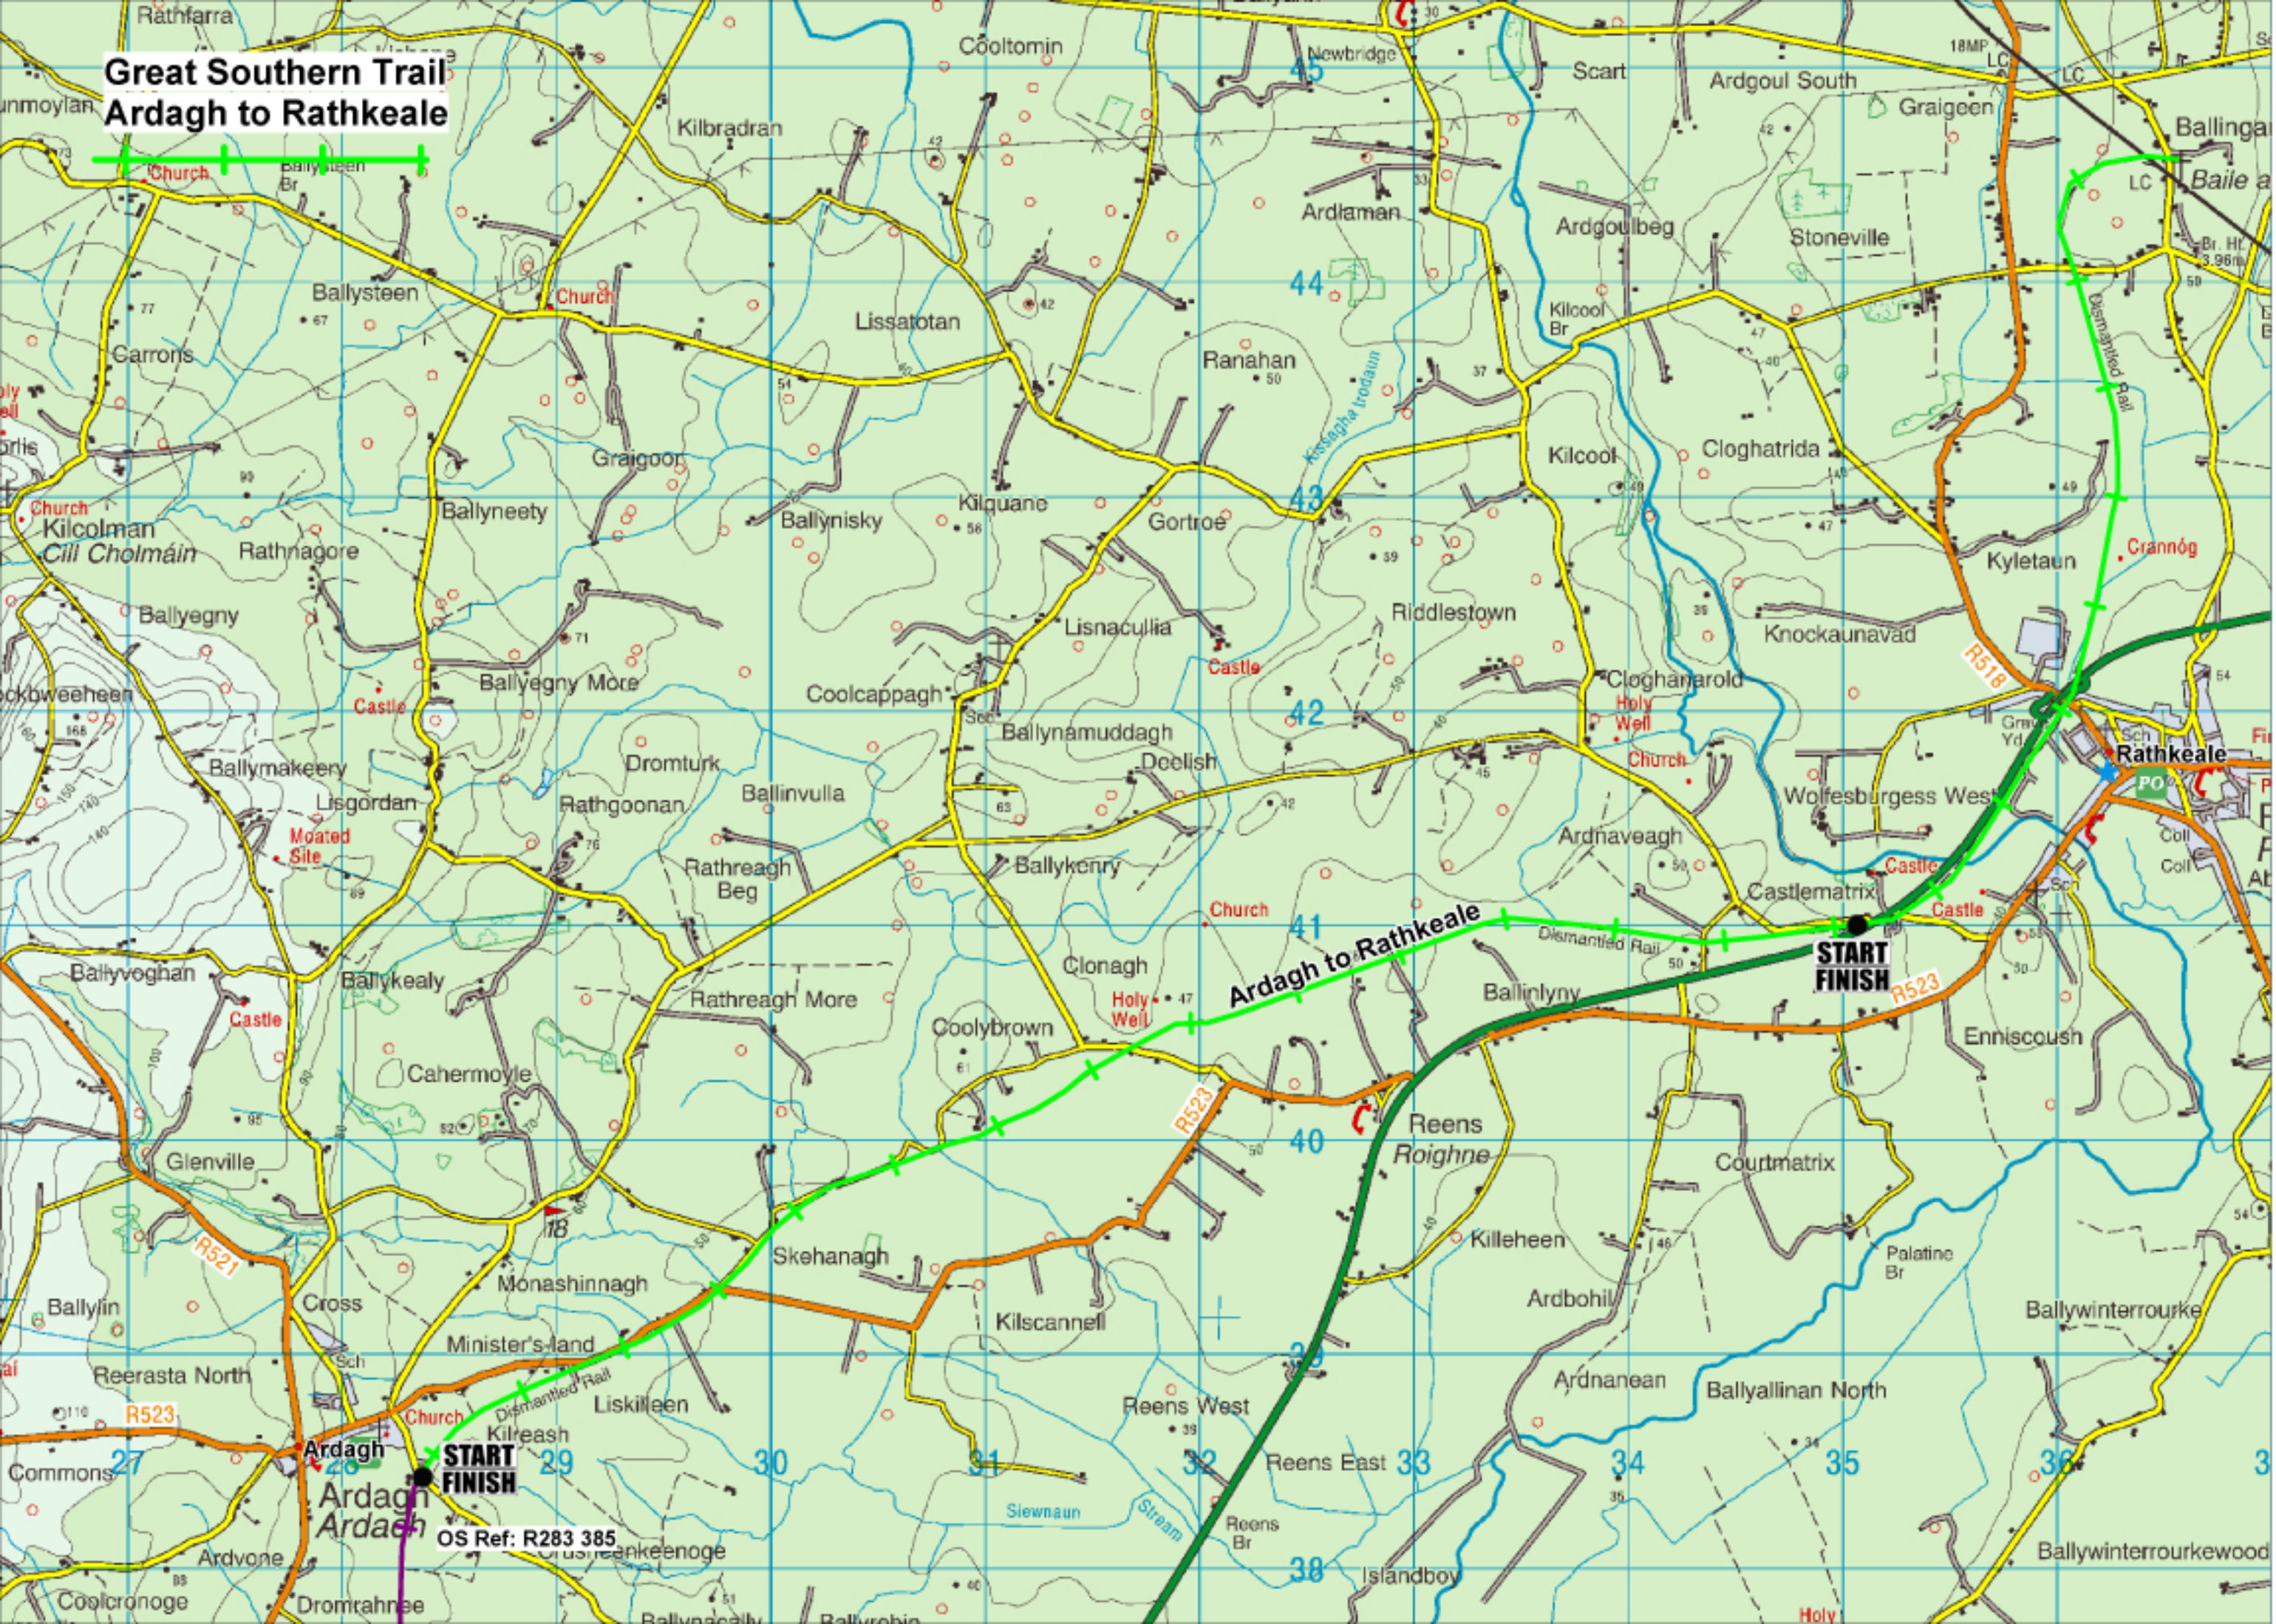

# Great Southern Trail Ardagh to Rathkeale

OS Ref: R283 385